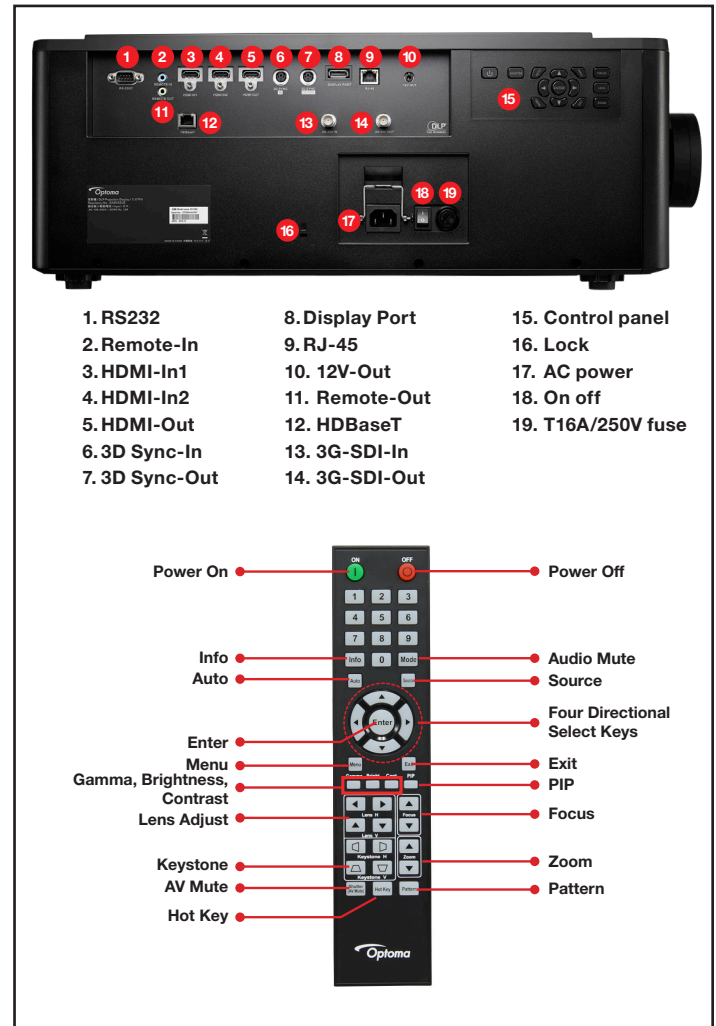

PHYSICAL SPECIFICATIONS

Security	Kensington® lock port, password (OSD)
Weight	72.75
Dimensions (W x H x D)	23.62" x 8.62" x 20.47" (w/o lens, w/o elevators)

Light source life is dependent on brightness mode, display mode, usage, environmental conditions and more. Light source brightness can decrease over time.

Watching 3D projection while wearing 3D glasses for an extended period of time may cause headaches or fatigue. If you experience a headache, fatigue or dizziness, stop viewing the 3D projection and rest.

Portrait orientation must follow the recommended positions. Please consult the user manual for further information.

Warranty

3 Year parts and labor limited warranty on the projector with first year advance replacement, 5-year or 12,000 hour light source warranty (whichever comes first)

What's in the Box

ZK750, AC power cable, remote control, batteries, quick start guide

Accessories

Remote (replacement): BR-3074W

Lens:

BX-CTA25: 0.85 – 1.02

BX-CTA26: 1.2 – 1.73

BX-CTA20: 1.70 – 2.12

BX-CTA21: 2.12 – 2.83

BX-CTA22: 2.83 – 5.66

BX-CTA23: 5.66 – 10.18

Ceiling mount: BM-9005U

Wi-Fi adapter: WUSB-PRO

QuickCast Pro 4K HDMI starter kit: QCP-SK-4K-HDMI (1 TX and 1 RX)

QuickCast Pro 4K HDMI starter kit: QCP-4K-KIT (2 TX, 1 RX, 1 Cradle)

UPC 796435 44 377 1

Optoma.com

Copyright © 2020 Optoma Technology, Inc. DLP® and the DLP logo are registered trademarks of Texas Instruments™. All other trademarks are the property of their respective owners. All specifications subject to change at any time. 11302020