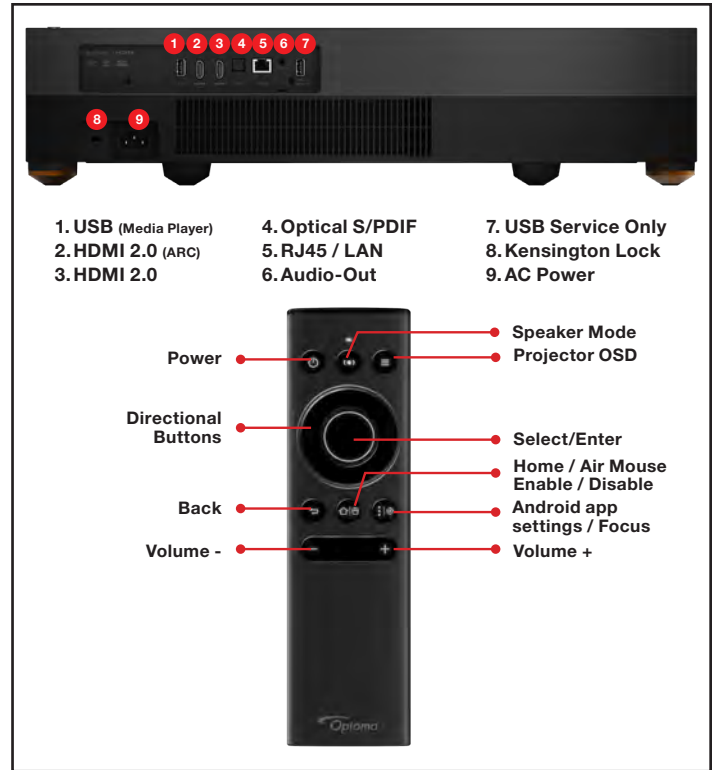

COMPATIBILITY SPECIFICATIONS

Computer Compatibility	4K UHD 2160p, 4K DC, WUXGA, HDTV 1080p, UXGA, SXGA, WXGA+, WXGA (1280 x 800), WXGA, HDTV (720p), XGA, SVGA, VGA, PC and Mac compatible
Video Compatibility	4K UHD 2160p (24/50/60Hz), 1080p (24/50/60Hz), 1080i (50/60Hz), 720p (50/60Hz), 480i/p, 576i/p
HDR Source Compatibility	Ultra HD Blu-Ray player, 4K UHD streaming media device (Roku 4K Ultra), Xbox One S / One X (Ultra HD Blu-ray, 4K media streaming & HDR gaming) and PS4 Pro (4K UHD media streaming and 4K UHD HDR gaming only)
3D Compatibility†	Supports all HDMI 1.4a mandatory 3D formats (Frame pack, side-by-side, top-bottom) and up converts frame rate from 60Hz to 120Hz or 24Hz to 144Hz (i.e. 60 or 72 frames per eye). 1080p 120 Hz PC 3D not supported. 3D glasses are needed and are sold separately. Refer to user manual for details.
Scan Rate	Vertical: 50- 85 Hz (120Hz for 1080p 3D feature projector)
I/O Connection Ports	1x HDMI 2.0 (HDCP 2.2), 1x HDMI 2.0 (HDCP 2.2, HDMI-ARC), 1x HDMI 1.4 (HDCP 2.2, side), 1x USB 2.0 (4K media player), USB 2.0 power (side), USB (service), optical S/PDIF out, audio out (3.5mm, subwoofer compatible), RJ45
Loop Through (Audio)	Optical S/PDIF & HDMI-ARC (PCM, Dolby Digital and Dolby Digital Plus bitstream / pass through) (Dolby ATMOS passthrough via HDMI-ARC)

NETWORK CONNECTIVITY

Wi-Fi	802.11ac (dual-band, 2x2)
Wi-Fi Security	WEP, TKIP, AES, WPA, WPA2
Bluetooth	Bluetooth 4.0
Firmware	OTA updates via Wi-Fi or Ethernet

PHYSICAL SPECIFICATIONS

Security	Kensington® lock port, password (OSD)
Weight	24.25 lbs.
Dimensions (W x H x D)	22.1" x 5.1" x 15"

Warranty

2 Year parts and labor limited warranty on the projector, 5-year or 12,000 hour light source warranty (whichever comes first)

What's in the Box

CinemaX Pro, distance cards, quick start user manual, Bluetooth smart home remote with Airmouse (rechargeable), power cable

Accessories

Bluetooth smart home remote with Airmouse(replacement): BR-3074R
CinemaX P1 distance cards (replacement): BD-25120

UPC 796435 81 369 7

Optoma.com

*Light source life is dependent upon many factors, including brightness mode, display mode, usage, environmental conditions and more. Light source brightness can decrease over time.

**There must be sufficient space of 19" around all sides of the projector (see user manual page 11). In addition, High-Altitude Mode is required above 5000 feet (enable in OSD). Failure to comply will invalidate the warranty.

†3D content can be viewed with DLP Link active shutter 3D glasses when projector is used with a compatible 3D player. Please visit us at Optoma.com for more information.

Copyright © 2020 Optoma Technology, Inc. DLP® and the DLP logo are registered trademarks of Texas Instruments™. Amazon, Alexa and all related logos are trademarks of Amazon.com, Inc. or its affiliates. Assistant is a trademark of Google, LLC. Dolby, Dolby Audio, and the double-D symbol are trademarks of Dolby Laboratories. All other trademarks are the property of their respective owners. All specifications subject to change at any time. 02162021