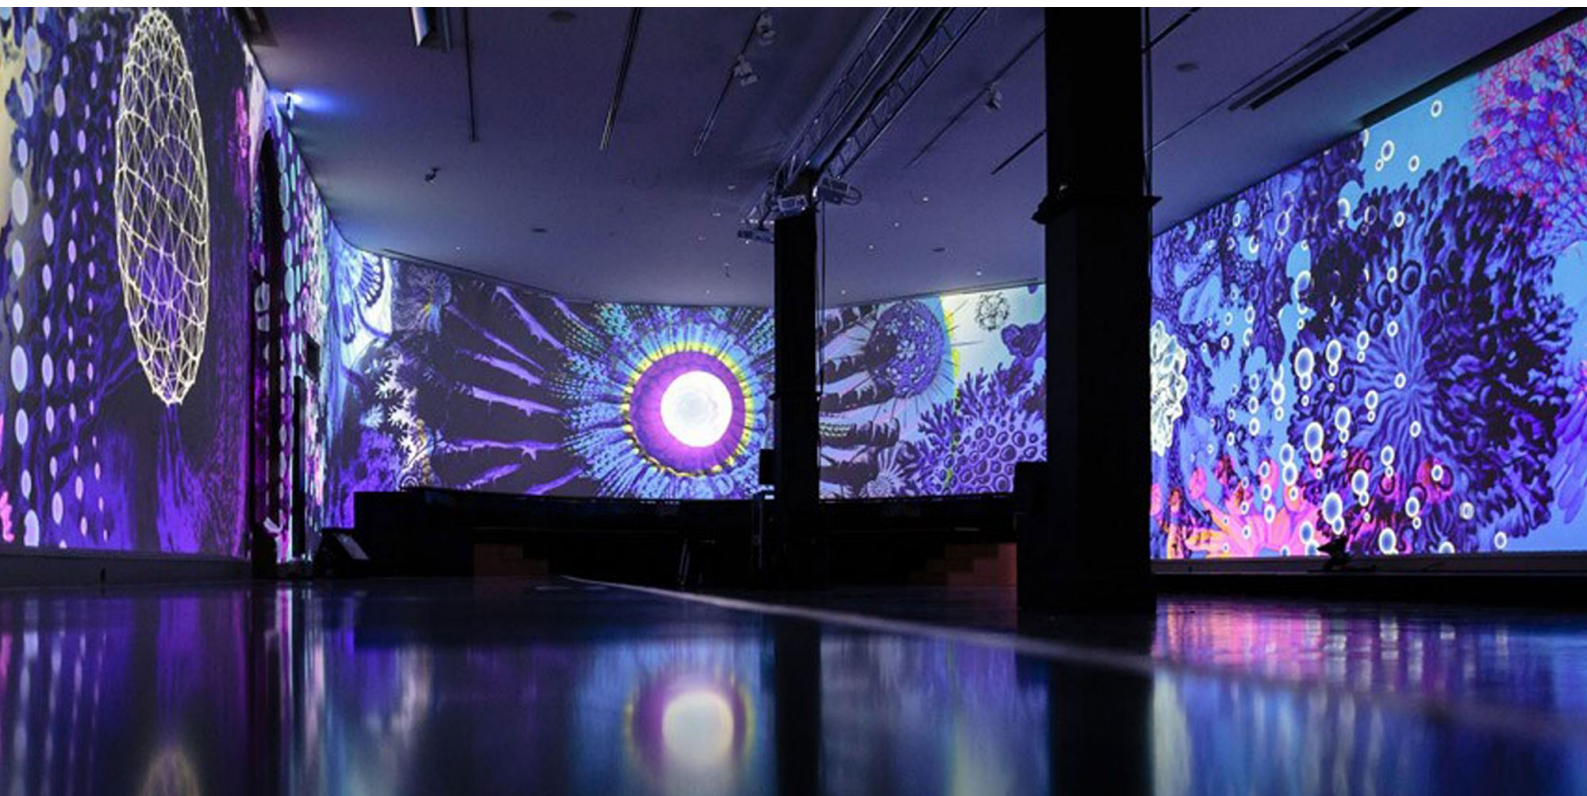

# ZU725TST

Ultra bright professional installation laser projector

---

- **7200 lumen DuraCore laser projector - Ultra bright for immersive installations**
- **Full motorised lens shift - Ideal for a simple set-up**
- **Large zoom range - Motorised zoom expands placement opportunities**
- **DuraCore laser technology - Delivers 30,000 hours of virtually maintenance-free operation**

At 7200 lumens with 4K and HDR compatibility, the ZU725TST features a dust-resistant IP5X certified optical engine for 24/7 operation capabilities, offering true maintenance-free projection for up to 30,000 hours of powerful performance in Eco mode. Other features include motorised zoom and focus, full motorised lens shift, and built-in dual 10W speakers.

High brightness, colour precision and quiet operation, alongside a 1.26x zoom, make this projector the ideal solution for a variety of end-user scenarios and professional environments, such as simulation, edge-blending and projection mapping, and immersive installations.